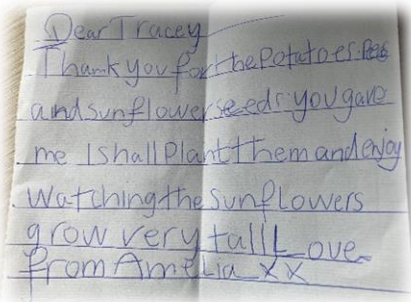

Here we have a lovely letter from Amelia. To say thank you for her planting pack from Flower Pod Southwell.

We would love for you to keep us up-to-date on the growing process! Please send some pictures in to us.

Here we have Sam Ward getting involved in an unusual planting process. Sam put on his waders, got in the pond and planted some soon to be, water lilies. Everyone happily watched Sam get in the cold pond!

We hope you didn't get too wet!!!